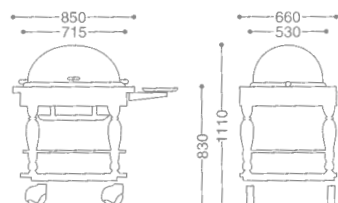

CONTINENTAL ROAST BEEF WAGON (W/SPOKE CASTER)/OVAL
コンチネンタル小判ローストビーフワゴン (スポークキャスト)

0107 0090 ¥1,690,000

- 18-8 ST.ST+WOOD
- FREE CASTER 125φ (mm)
- WITH FUEL CAN HOLDER