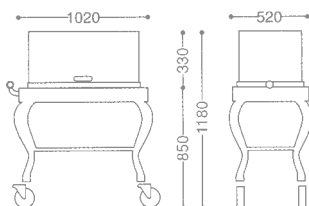

0103 0040 ¥OPEN

- 18-8 ST.ST
- FREE CASTER 125φ (mm)
- CHERRY WOOD+ URETHANE COATING

● GOLD & SILVER RELATED is OPTIONAL REQUEST

PIPE LEGS ROAST BEEF SERVICE WAGON/OVAL
パイプ脚小判ローストビーフワゴン

0108 0010 ¥1,490,000

- 18-8 ST.ST
- FREE CASTER 125φ (mm)
- WITH FUEL CAN HOLDER