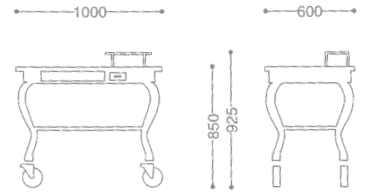

ROYAL ROAST BEEF SERVICE WAGON/ROUND
ロイヤル丸ローストビーフワゴン

0105 0020 ¥1,480,000
● 18-8 ST.ST+CHERRY WOOD
● FREE CASTER 125φ (mm)
● WITH FUEL CAN HOLDER