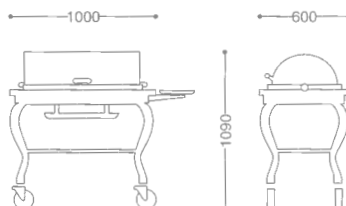

0105 0050 ¥1,160,000
● 18-8 ST.ST+CHERRY WOOD
● FREE CASTER 125φ (mm)
● ARTIFICIAL MARBLE TOP+
CHERRY WOOD+
URETHANE COATING

ROYAL SERVICE WAGON
ロイヤルサービスワゴン