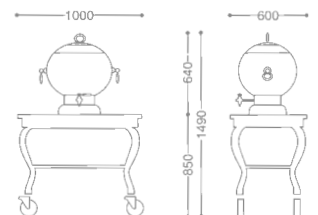

0105 0030 ¥790,000
● 18-8 ST.ST+CHERRY WOOD
● FREE CASTER 125φ (mm)
● CHERRY WOOD+
URETHANE COATING
● ARTIFICIAL MARBLE TOP