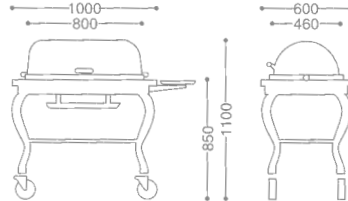

0108 0010 ¥1,490,000

- 18-8 ST.ST
- FREE CASTER 125φ (mm)
- WITH FUEL CAN HOLDER

● PRODUCE ON ORDER

ROYAL ROAST BEEF SERVICE WAGON/OBLONG
ロイヤル角ローストビーフワゴン

0105 0010 ¥1,550,000
● 18-8 ST.ST+CHERRY WOOD
● FREE CASTER 125φ (mm)
● WITH FUEL CAN HOLDER