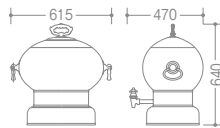

COFFEE URN/OVAL
コーヒーアーン小判

1. **0107 0081**   ¥710,000
2. 19(ℓ) 641 (oz)
   - 18-8 ST.ST
   - WITH FUEL CAN HOLDER