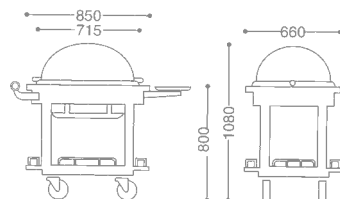

EUROPEAN ROAST BEEF SERVICE WAGON/OBLONG

ヨーロッパ角ローストビーフワゴンA

0106 0070   ¥1,350,000

- 18-8 ST.ST+WOOD
- FREE CASTER 100φ (mm)
- WITH FUEL CAN HOLDER
- CHERRY WOOD+ URETHANE COATING

EUROPEAN ROAST BEEF SERVICE WAGON/OVAL

ヨーロッパ小判ローストビーフワゴン

0106 0080   ¥1,630,000

- 18-8 ST.ST+WOOD
- FREE CASTER 125φ (mm)
- WITH FUEL CAN HOLDER
- CHERRY WOOD+ URETHANE COATING

EUROPEAN SHERBET WAGON

ヨーロッパシャーベットワゴン

0106 0090   ¥OPEN

- 18-8 ST.ST+WOOD
- FREE CASTER 125φ (mm)
- CHERRY WOOD+ URETHANE COATING

EUROPEAN CAKE WAGON

ヨーロッパケーキワゴン

0106 0100   ¥OPEN

- 18-8 ST.ST+WOOD
- FREE CASTER 125φ (mm)
- CHERRY WOOD+ URETHANE COATING

EUROPEAN DESSERT WAGON B

ヨーロッパデザートワゴンB

0106 0065   ¥OPEN

- 18-8 ST.ST+WOOD
- FREE CASTER 125φ (mm)
- CHERRY WOOD+ URETHANE COATING
- ACRYLIC HOLDER

EUROPEAN GARSON WAGON

ヨーロッパギャルソンワゴン

0106 0030   ¥690,000

- 18-8 ST.ST+WOOD
- FREE CASTER 125φ (mm)
- CHERRY WOOD+ URETHANE COATING

●PRODUCE ON ORDER