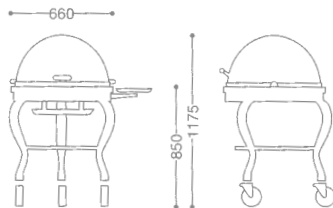

ROYAL GARSON WAGON
ロイヤルギャルソンワゴン

0105 0060 ¥680,000
● 18-8 ST.ST+CHERRY WOOD
● FREE CASTER 125φ (mm)
● CHERRY WOOD+
URETHANE COATING