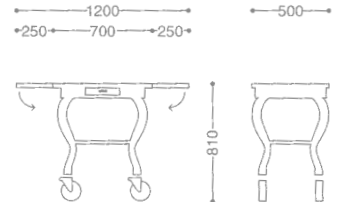

ROYAL SMOKED SALMON WAGON
ロイヤルスモークサーモンワゴン