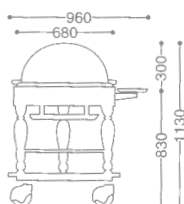

0107 0090 ¥1,690,000

- 18-8 ST.ST+WOOD
- FREE CASTER 125φ (mm)
- WITH FUEL CAN HOLDER

CONTINENTAL ROAST BEEF SERVICE WAGON/ROUND
 コンチネンタル丸ローストビーフワゴン

0107 0030 ¥1,430,000

- 18-8 ST.ST+CHERRY WOOD
- FREE CASTER W/ COVER 100φ (mm)
- WITH FUEL CAN HOLDER