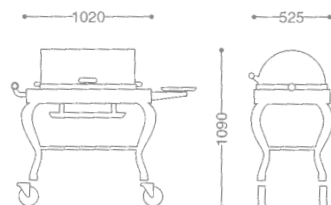

0103 0050 ¥OPEN

- 18-8 ST.ST
- FREE CASTER 125φ (mm)
- CHERRY WOOD+ URETHANE COATING

● GOLD & SILVER RELATED is OPTIONAL REQUEST

BARON CAKE WAGON
パロンケーキワゴン