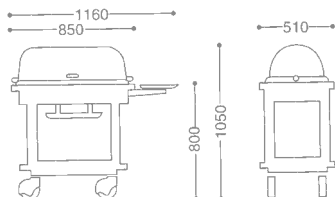

● PRODUCE ON ORDER

EUROPEAN ROAST BEEF SERVICE WAGON/OBLONG

ヨーロッパ角ローストビーフワゴンA

0106 0070 ¥1,350,000

- 18-8 ST.ST+WOOD
- FREE CASTER 100φ (mm)
- WITH FUEL CAN HOLDER
- CHERRY WOOD+ URETHANE COATING

EUROPEAN ROAST BEEF SERVICE WAGON/OVAL