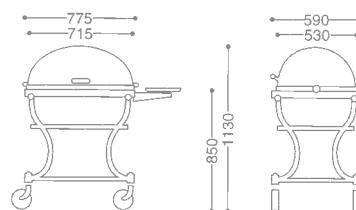

0108 0010 ¥1,490,000

- 18-8 ST.ST
- FREE CASTER 125φ (mm)
- WITH FUEL CAN HOLDER

● PRODUCE ON ORDER

ROYAL ROAST BEEF SERVICE WAGON/OBLONG
ロイヤル角ローストビーフワゴン

0105 0010 ¥1,550,000
● 18-8 ST.ST+CHERRY WOOD
● FREE CASTER 125φ (mm)
● WITH FUEL CAN HOLDER