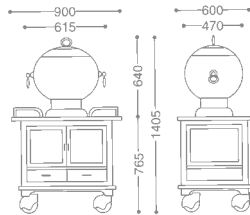

CONTINENTAL COFFEE URN WAGON/OVAL.

コンチネンタルコーヒーアーンワゴン

1. **0107 0080**   ¥1,345,000
2. 19(ℓ) 641 (oz)
   - 18-8 ST.ST+CHERRY WOOD
   - FREE CASTER
   - W/COVER 100φ (mm)
   - WITH FUEL CAN HOLDER

COFFEE URN/OVAL
コーヒーアーン小判

1. **0107 0081**   ¥710,000
2. 19(ℓ) 641 (oz)
   - 18-8 ST.ST
   - WITH FUEL CAN HOLDER

COFFEE URN/ROUND
丸コーヒーアーン

1. **0109 0010**   ¥556,000
2. 11(ℓ) 371 (oz)
   - 18-8 ST.ST
   - WITH FUEL CAN HOLDER

- PUT APPROX 11ℓ HOT WATER INTO OUTSIDE CONTAINER
- PUT 80°C COFFEE INTO INSIDE CONTAINER
- CAN KEEP SAME TEMPERATURE FOR 1.5~2.0 HOURS IN CASE OF USING LARGE SIZE FUEL CAN.
- 外容器に熱湯を約11ℓ入れてください。湯量はほとんど減らないので、最初の注湯で長時間もちます。
- コーヒーは約80℃のものを入れてください。適温が保てます。
- 特大固形燃料を全開で使った場合、約1時間30分~2時間ももちます。

CONTINENTAL CAKE WAGON/OBLONG
コンチネンタル角ケーキワゴン

1. **0107 0070**   ¥999,000
- 18-8 ST.ST+CHERRY WOOD
  - FREE CASTER 125φ (mm)

GRACE ROAST BEEF SERVICE WAGON/OVAL.
グレース小判ローストビーフワゴン

1. **0102 0020**   ¥OPEN
- 18-8 ST.ST+WOOD (MAHOGANY FINISH)
  - FREE CASTER 125φ (mm)
  - WITH FUEL CAN HOLDER

● SILVER PLATED is OPTIONAL

● PRODUCE ON ORDER

● MATERIALS, COATING, AND CONFIGURATION CAN BE MADE TO ORDER SO AS TO MATCH INTERIOR DESIGNS.
● その他インテリアに合った材質、塗装、形状に合わせることもできます。