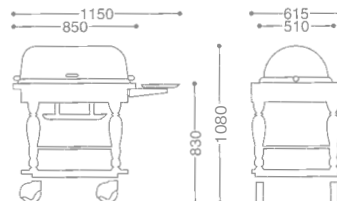

0107 0020 ¥1,640,000

- 18-8 ST.ST+WOOD (OAK FINISH)
- FREE CASTER W/ COVER 100φ (mm)
- WITH FUEL CAN HOLDER

CONTINENTAL ROAST BEEF SERVICE WAGON/OBLONG
 コンチネンタル角ローストビーフワゴン (桜材)

0107 0010 ¥1,650,000

- 18-8 ST.ST+CHERRY WOOD
- FREE CASTER W/ COVER 100φ (mm)
- WITH FUEL CAN HOLDER