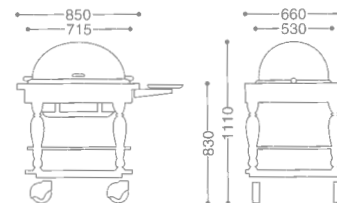

●PRODUCE ON ORDER