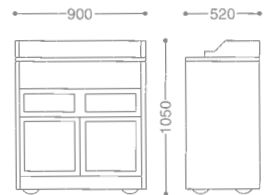

FRANKLY MINI BAR WAGON
フランクリーミニバーワゴン